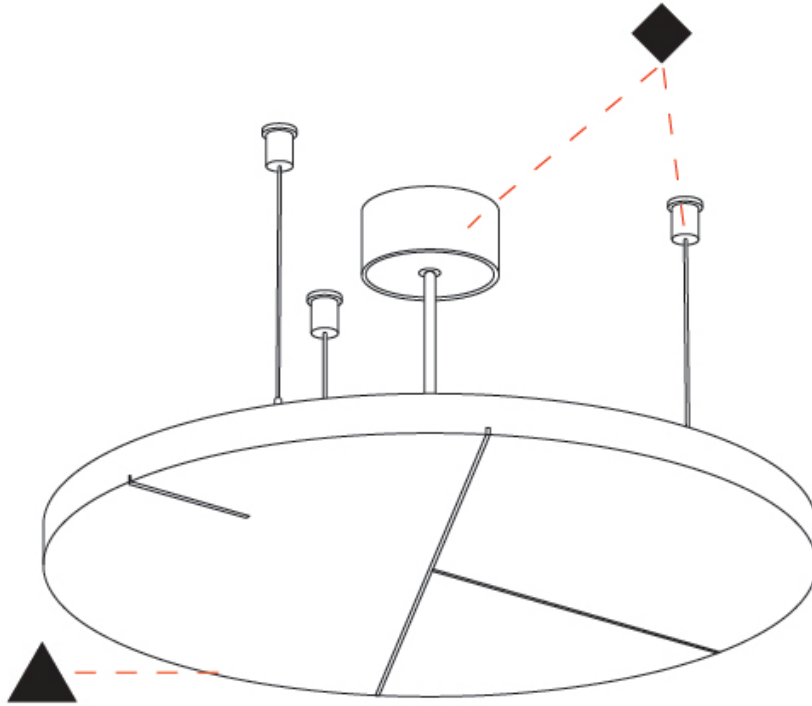

## GLORIOUS ACOUSTIC LIGHT PANEL SUSPENSION

A300712-

PROJECT \_\_\_\_\_

TYPE \_\_\_\_\_

SPECIFIER \_\_\_\_\_

QUANTITY \_\_\_\_\_

DATE \_\_\_\_\_

A