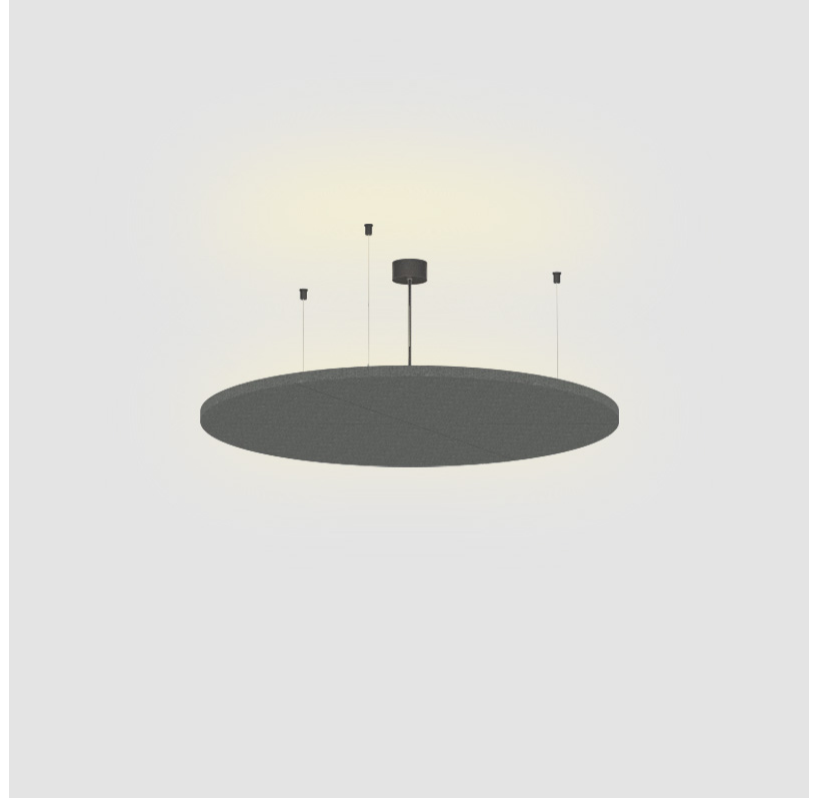

1. To build a product code in our configurator select the specify button on the base model # product page
2. To build a manual product code on this datasheet choose from the options listed below in blue font and add the suffix to the base model #

GENERAL

Series: Glorious Acoustic Light Panel
Partner: Prolicht
Division: Architectural
Installation: Suspension
Product Type: Acoustic
Mounting Location: Ceiling
Light Distribution: Indirect

PHYSICAL

Shape: Round
Diameter (mm): 646
Diameter (in): 27 ⁷/₁₆
Height (mm): 54
Height (in): 2 ¹/₈

Fixture Finish: SSR / BKV / CWI / CRY / HAB / UFT / ITA / RUA / FTG / MYG / LOD / PUS / FRO / FUP / KIA / POP / BLS / SPG / MEY / GOH / CHC / COM / ABZ / JAG / OBR / MOS / ROR

Acoustic Finish: SFW / CYW / SEE / SYN / MTS / PMB / TTN / CYB / STO / DPE / BES / SHB / ARE / ANE / VRD / CRF

Fixture Material: Aluminum
Primary Material: Acoustic

Cable Details: 2000mm / 78 3/4" or 6000mm / 236 1/4" Transparent Cable

ELECTRICAL

Lamp Type: LED (Zhaga Standard)
Input Wattage (W): 10
Total Output Wattage (W): 9.1
Dimming: Non-Dimmable
Driver Included: Yes
Driver Location: Integrated
Driver Type: Constant Current - Universal
Driver Class: Class 2
Input Voltage (V): 120 - 277

LED

Max. Delivered Lumen (lm): 701 / 708 / 730 / 751
Nominal Lumen (lm): 855 / 864 / 890 / 916
CRI: >90 CRI
Lamp Life (hrs): 50000

OPTICAL

RATINGS AND CERTIFICATIONS

Certified By: CSA Certified to UL and CSA Standards
IP rating: IP20

Ø646mm 25 ⁷/₁₆"