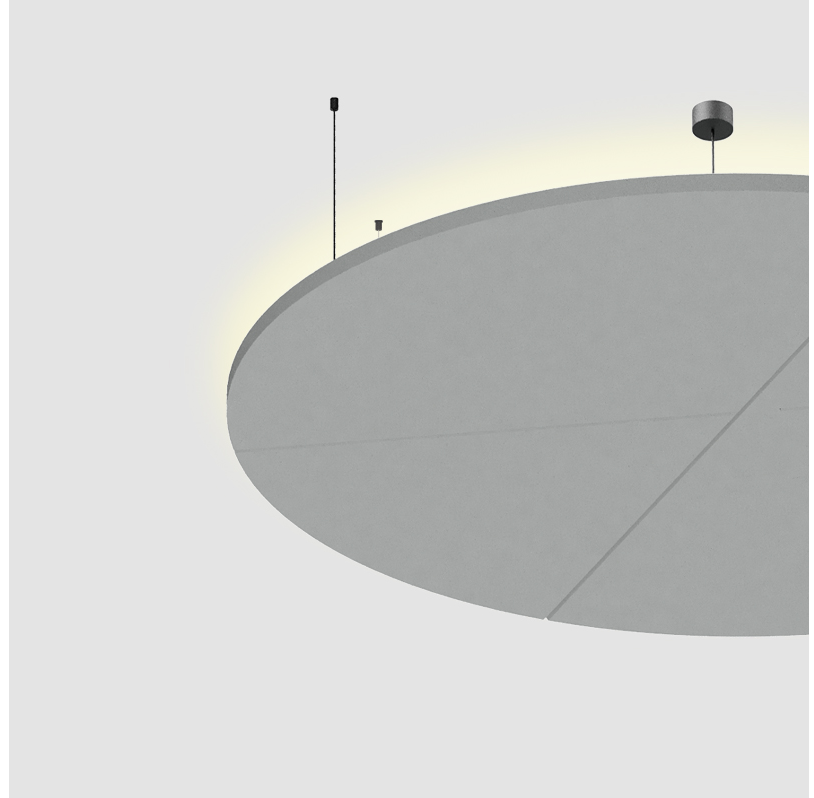

1. To build a product code in our configurator select the specify button on the base model # product page
2. To build a manual product code on this datasheet choose from the options listed below in blue font and add the suffix to the base model #

GENERAL

Series: Glorious Acoustic Light Panel
Partner: Prolicht
Division: Architectural
Installation: Suspension
Product Type: Acoustic
Mounting Location: Ceiling
Light Distribution: Indirect

PHYSICAL

Shape: Round
Diameter (mm): 446
Diameter (in): 17 ⁹/₁₆
Height (mm): 54
Height (in): 2 ¹/₈

Fixture Finish: SSR / BKV / CWI / CRY / HAB / UFT / ITA / RUA / FTG / MYG / LOD / PUS / FRO / FUP / KIA / POP / BLS / SPG / MEY / GOH / CHC / COM / ABZ / JAG / OBR / MOS / ROR

Acoustic Finish: SFW / CYW / SEE / SYN / MTS / PMB / TTN / CYB / STO / DPE / BES / SHB / ARE / ANE / VRD / CRF

Fixture Material: Aluminum
Primary Material: Acoustic

Cable Details: 2000mm / 78 3/4" or 6000mm / 236 1/4" Transparent Cable

ELECTRICAL

Lamp Type: LED (Zhaga Standard)
Input Wattage (W): 10
Total Output Wattage (W): 9.1
Dimming: Non-Dimmable
Driver Included: Yes
Driver Location: Integrated
Driver Type: Constant Current - Universal
Driver Class: Class 2
Input Voltage (V): 120 - 277

LED

Max. Delivered Lumen (lm): 701 / 708 / 730 / 751
Nominal Lumen (lm): 855 / 864 / 890 / 916
CRI: >90 CRI
Lamp Life (hrs): 50000

OPTICAL

RATINGS AND CERTIFICATIONS

Certified By: CSA Certified to UL and CSA Standards
IP rating: IP20

Ø446mm 17 ⁹/₁₆"