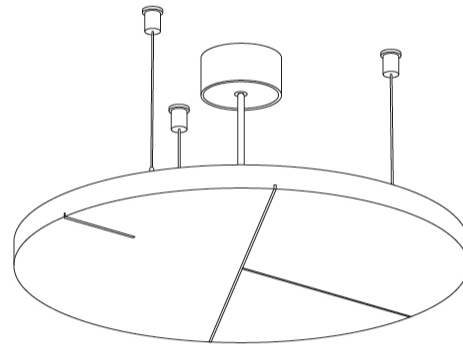

1. To build a product code in our configurator select the specify button on the base model # product page
2. To build a manual product code on this datasheet choose from the options listed below in blue font and add the suffix to the base model #

GENERAL

Series: Glorious Acoustic Light Panel
Partner: Prolicht
Division: Architectural
Installation: Suspension
Product Type: Acoustic
Mounting Location: Ceiling
Light Distribution: Indirect

PHYSICAL

Shape: Round
Diameter (mm): 446
Diameter (in): 17 ⁹/₁₆
Height (mm): 54
Height (in): 2 ¹/₈

Fixture Finish: SSR / BKV / CWI / CRY / HAB / UFT / ITA / RUA / FTG / MYG / LOD / PUS / FRO / FUP / KIA / POP / BLS / SPG / MEY / GOH / CHC / COM / ABZ / JAG / OBR / MOS / ROR

Acoustic Finish: SFW / CYW / SEE / SYN / MTS / PMB / TTN / CYB / STO / DPE / BES / SHB / ARE / ANE / VRD / CRF

Fixture Material: Aluminum
Primary Material: Acoustic

Cable Details: 2000mm / 78 3/4" or 6000mm / 236 1/4" Transparent Cable

ELECTRICAL

Lamp Type: LED (Zhaga Standard)
Input Wattage (W): 10
Total Output Wattage (W): 9.1
Dimming: Non-Dimmable
Driver Included: Yes
Driver Location: Integrated
Driver Type: Constant Current - Universal
Driver Class: Class 2
Input Voltage (V): 120 - 277

LED

Max. Delivered Lumen (lm): 701 / 708 / 730 / 751
Nominal Lumen (lm): 855 / 864 / 890 / 916
CRI: >90 CRI
Lamp Life (hrs): 50000

OPTICAL

RATINGS AND CERTIFICATIONS

Certified By: CSA Certified to UL and CSA Standards
IP rating: IP20

Ø446mm 17 ⁹/₁₆"