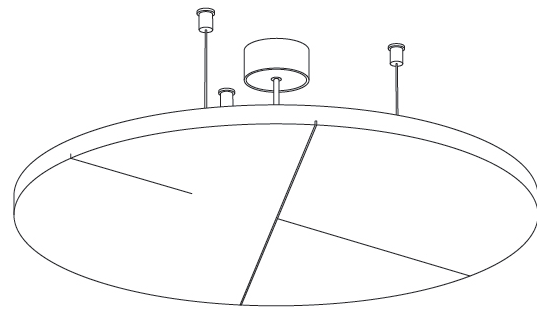

1. To build a product code in our configurator select the specify button on the base model # product page
2. To build a manual product code on this datasheet choose from the options listed below in blue font and add the suffix to the base model #

GENERAL

Series: Glorious Acoustic Light Panel
Partner: Prolicht
Division: Architectural
Installation: Suspension
Product Type: Acoustic
Mounting Location: Ceiling
Light Distribution: Indirect

PHYSICAL

Shape: Round
Diameter (mm): 646
Diameter (in): 27 ⁷/₁₆
Height (mm): 54
Height (in): 2 ¹/₈

Fixture Finish: SSR / BKV / CWI / CRY / HAB / UFT / ITA / RUA / FTG / MYG / LOD / PUS / FRO / FUP / KIA / POP / BLS / SPG / MEY / GOH / CHC / COM / ABZ / JAG / OBR / MOS / ROR

Acoustic Finish: SFW / CYW / SEE / SYN / MTS / PMB / TTN / CYB / STO / DPE / BES / SHB / ARE / ANE / VRD / CRF

Fixture Material: Aluminum
Primary Material: Acoustic

Cable Details: 2000mm / 78 3/4" or 6000mm / 236 1/4" Transparent Cable

ELECTRICAL

Lamp Type: LED (Zhaga Standard)
Input Wattage (W): 10
Total Output Wattage (W): 9.1
Dimming: Non-Dimmable
Driver Included: Yes
Driver Location: Integrated
Driver Type: Constant Current - Universal
Driver Class: Class 2
Input Voltage (V): 120 - 277

LED

Max. Delivered Lumen (lm): 701 / 708 / 730 / 751
Nominal Lumen (lm): 855 / 864 / 890 / 916
CRI: >90 CRI
Lamp Life (hrs): 50000

OPTICAL

RATINGS AND CERTIFICATIONS

Certified By: CSA Certified to UL and CSA Standards
IP rating: IP20

Ø646mm 25 ⁷/₁₆"