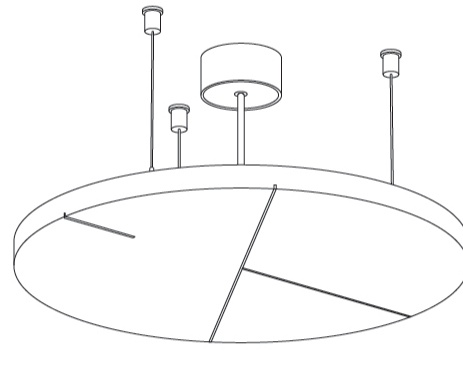

GENERAL

Series: Glorious Acoustic Light Panel
Brand: Prolicht
Division: Architectural
Mounting Type: Suspension
Mounting Location: Ceiling
Subcategory: Acoustic

PHYSICAL

Shape: Round
Diameter (mm): 446
Diameter (in): 17 ⁹/₁₆
Height (mm): 54
Height (in): 2 ¹/₈
Light Distribution: Indirect
Fixture Finish: SSR / BKV / CWI / CRY / HAB / UFT / ITA / RUA / FTG / MYG / LOD / PUS / FRO / FUP / KIA / POP / BLS / SPG / MEY / GOH / GUM / CHC / COM / ABZ / JAG / OBR / MOS / ROR

Accent Finish: ANC / ASH / BNA / BTC / BZE / CEL / EGG / EVG / FOG / FOS / FST / FUA / IRI / IRO / KHA / LIC / LIM / MER / MSN / MUS / ONX / PEA / PLU / POL / PPY / RAY / ROY / RST / STE / SWD / TAN / TAU

Fixture Material: Aluminum
Cable Details: 2 000mm / 78 3/4" or 6 000mm / 236 1/4" Transparent Cable

ELECTRICAL

Lamp Type: LED (Zhaga Standard)
Input Wattage (W): 10
Total Output Wattage (W): 9.1
Dimming: Non-Dimmable
Driver Included: Yes
Driver Location: Integrated
Driver Type: Constant Current - Universal
Driver Class: Class 2
Input Voltage (V): 120 - 277

LED

Max. Delivered Lumen (lm): 701 / 708 / 730 / 751
Nominal Lumen (lm): 855 / 864 / 890 / 916
CRI: >90 CRI
Lamp Life (hrs): 50000

OPTICAL

RATINGS AND CERTIFICATIONS

Certified By: CSA Certified to UL and CSA Standards
IP rating: IP20

Ø446mm 17 ⁹/₁₆"