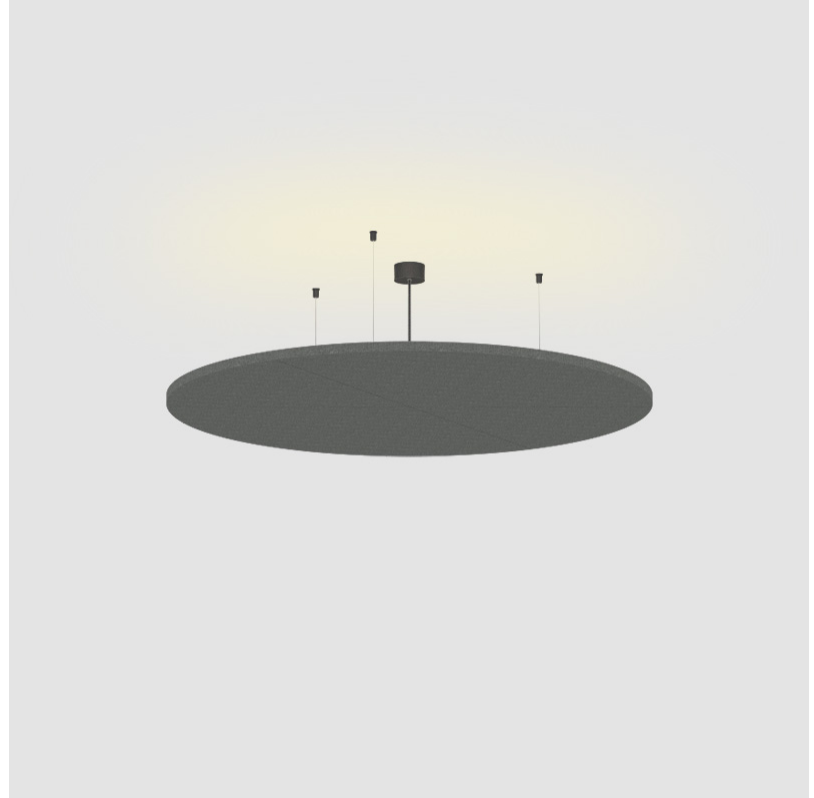

1. To build a product code in our configurator select the specify button on the base model # product page
2. To build a manual product code on this datasheet choose from the options listed below in blue font and add the suffix to the base model #

GENERAL

Series: Glorious Acoustic Light Panel
Partner: Prolicht
Division: Architectural
Installation: Suspension
Product Type: Acoustic
Mounting Location: Ceiling
Light Distribution: Indirect

PHYSICAL

Shape: Round
Diameter (mm): 946
Diameter (in): 37 1/4
Height (mm): 54
Height (in): 2 1/8

Fixture Finish: SSR / BKV / CWI / CRY / HAB / UFT / ITA / RUA / FTG / MYG / LOD / PUS / FRO / FUP / KIA / POP / BLS / SPG / MEY / GOH / CHC / COM / ABZ / JAG / OBR / MOS / ROR

Acoustic Finish: SFW / CYW / SEE / SYN / MTS / PMB / TTN / CYB / STO / DPE / BES / SHB / ARE / ANE / VRD / CRF

Fixture Material: Aluminum
Primary Material: Acoustic

Cable Details: 2000mm / 78 3/4" or 6000mm / 236 1/4" Transparent Cable

ELECTRICAL

Lamp Type: LED (Zhaga Standard)
Input Wattage (W): 24
Total Output Wattage (W): 21.8
Dimming: Non-Dimmable
Driver Included: Yes
Driver Location: Integrated
Driver Type: Constant Current - Universal
Driver Class: Class 2
Input Voltage (V): 120 - 277

LED

Max. Delivered Lumen (lm): 1753 / 1771 / 1824 / 1877
Nominal Lumen (lm): 2138 / 2160 / 2225 / 2290
CRI: >90 CRI
Lamp Life (hrs): 50000

OPTICAL

RATINGS AND CERTIFICATIONS

Certified By: CSA Certified to UL and CSA Standards
IP rating: IP20

Ø946mm 37 1/4"